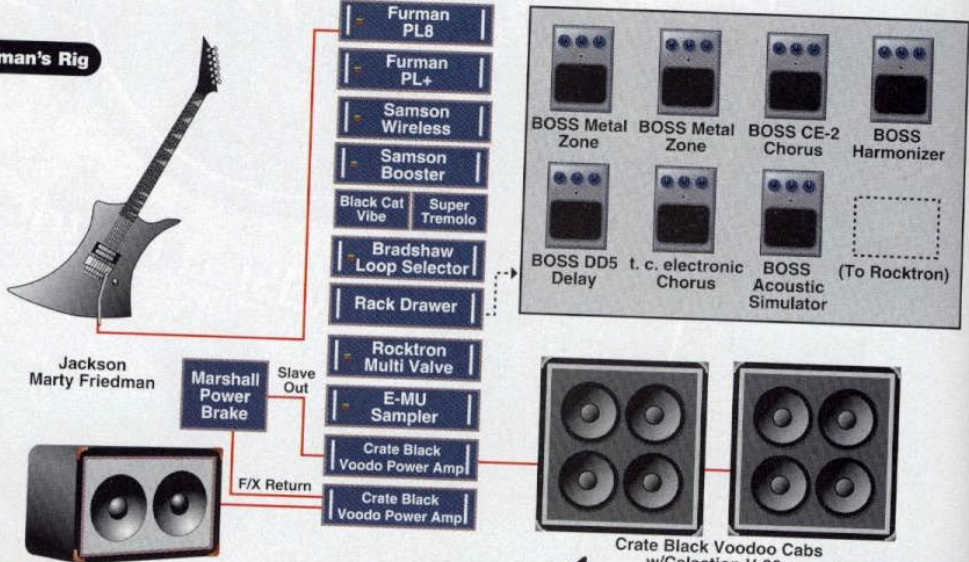

when the tone or effects need adjusting," he explains.

Frontman and guitarist Dave Mustaine also strives for an austere stage setup, getting most of his sound through a Rocktron Prophecy. It acts as both a preamp and effects processor, so the line outs (the unit is stereo) go directly to the left and right inputs of a Marshall Dual EL34 power amp, which drives two Marshall cabs outfitted with Celestion Vintage-30 speakers. He also goes wireless with his custom Jackson, code-named "Y2K-V" until a final name is selected. Dave's tech, Ernie Hudson, also works all of Dave's effects, changing the Prophecy presets via a Rocktron All Access pedalboard. "We keep it straightforward," he says, "and we have an exact duplicate setup of the entire rig, so that if something goes wrong we just switch the outputs of the wireless into the new rack and we're back up. We don't even think about fixing anything during the show. That's for tomorrow."

Marty Friedman's Rig