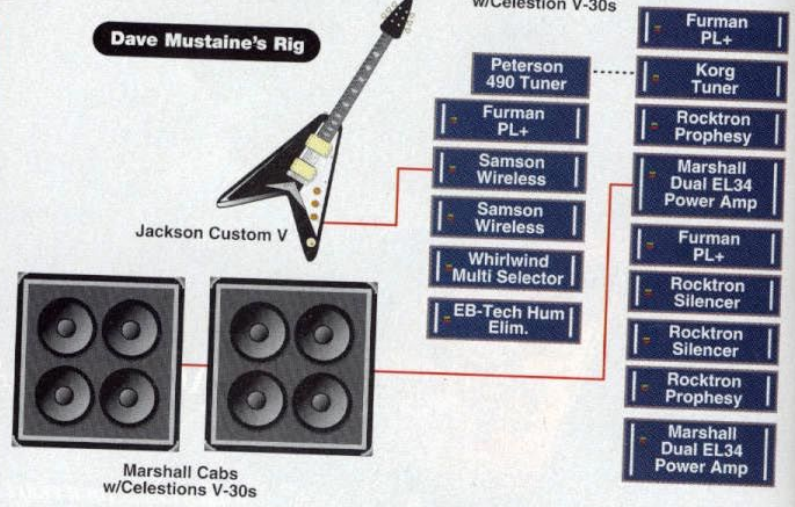

Dave Mustaine's Rig

William Haines